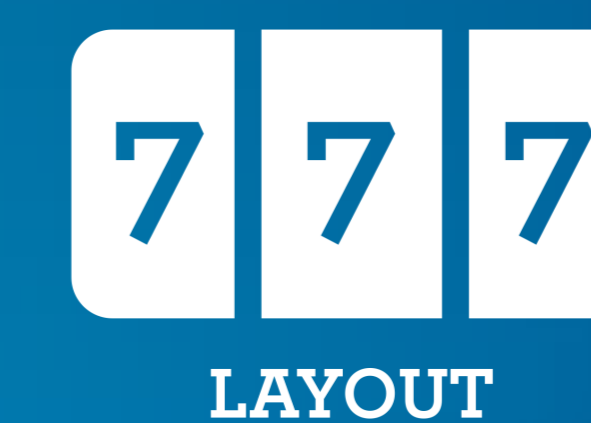

96%, 94%
92%, 87%

10

3x5

4.5/5