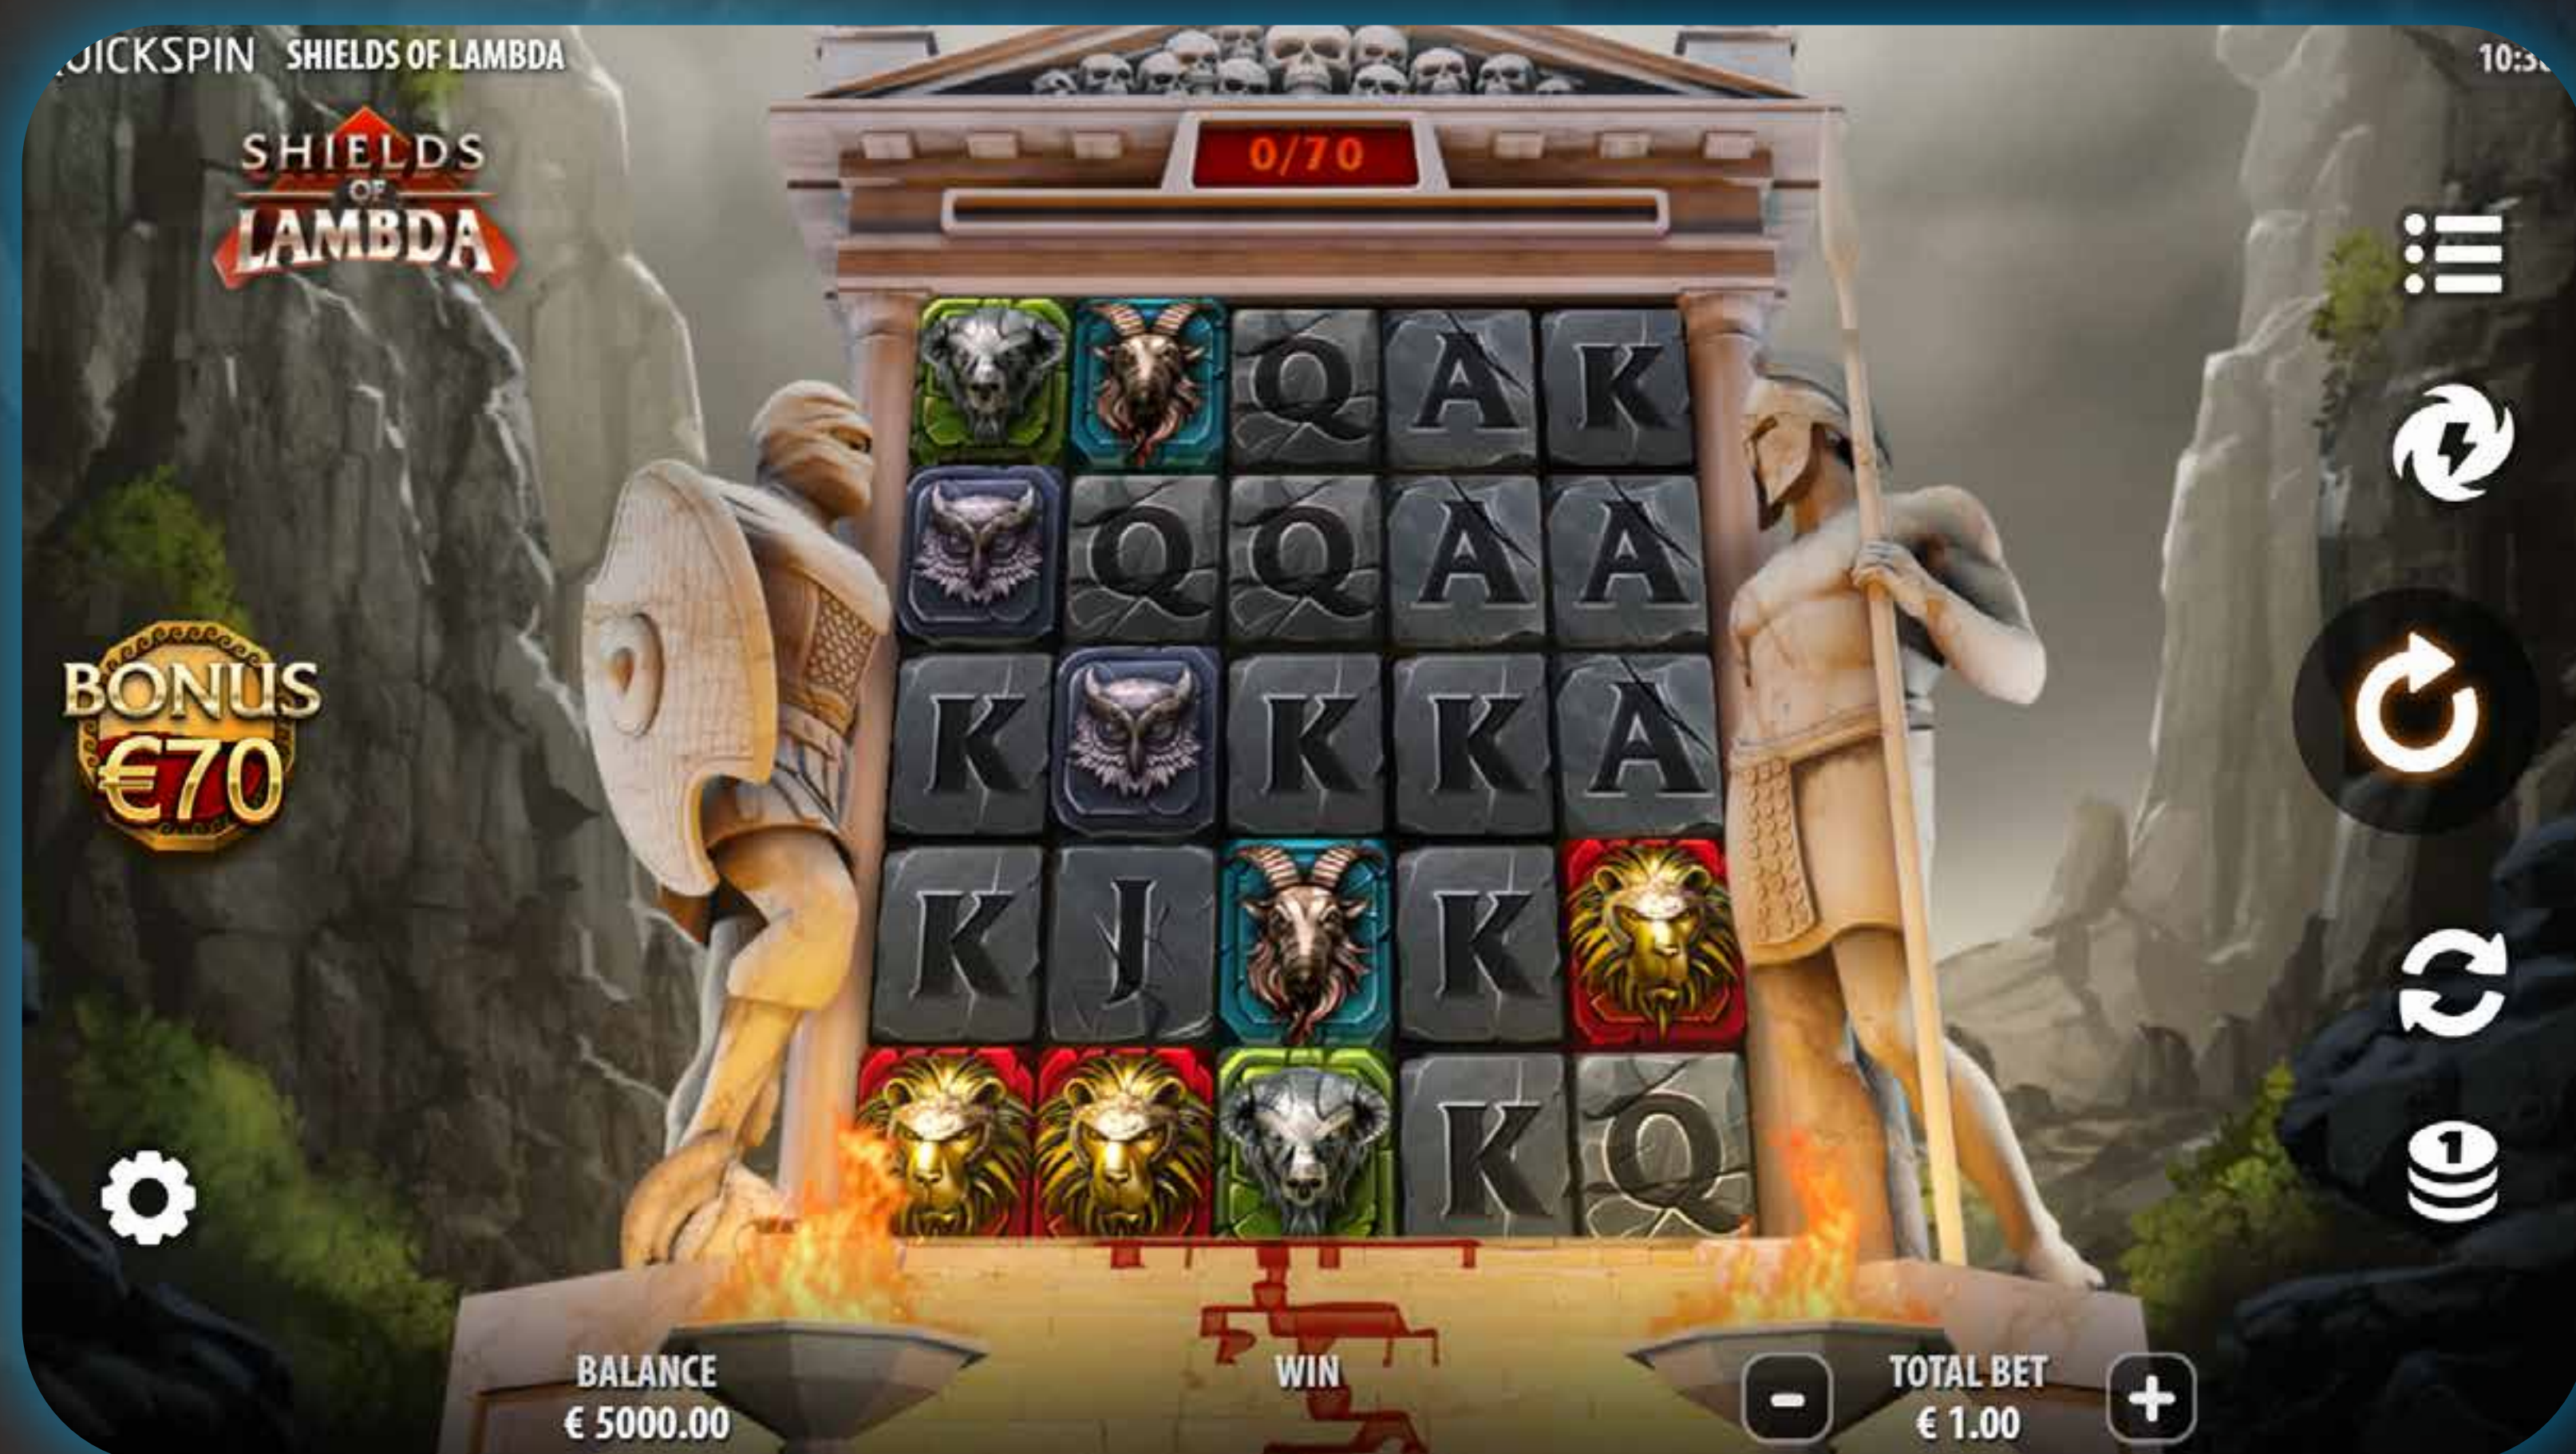

SHIELDS
OF
LAMBDA

A wall of shields proudly displaying the Lambda symbol. Your symbol. The symbol of unity. The symbol of freedom. The symbol of Greece.

Shields of Lambda is a stunning, 5-high, 5-reel cluster-pay game that comes complete with a persistent Lambda Meter that fills to trigger the Unity feature, a Colossal Wild and the Ferryman's Free Spins round where the Unity feature has a growing multiplier.

RTP

96%, 94%
92%, 87%

5x5

5/5
(87% RTP - 4.5/5)

GAME PAGE

GAME FEATURES

- LAMBDA SYMBOLS
- FERRYMAN'S FREESPINS
- COLOSSAL WILD
- LAMBDA METER
- UNITY FEATURE
- GAMBLE FEATURE
- RETRIGGER
- BUY FEATURE

SHIELDS OF LAMBDA

(96%, 94%, 92%, 87%)

LAMBDA SYMBOLS

Lambda symbols are randomly placed on the reels and if there are any wins, any Lambda symbols underneath the winning symbols will be removed and collected to the meter.

FERRYMAN'S FREE SPINS

Landing 3 or more Scatter symbols anywhere on the screen in the base game awards the Ferryman's Free Spins. 5 more free spins are awarded for every extra Scatter symbol, and you can risk their Ferryman's Free Spins entry in the gamble feature for a chance to start with 5 more free spins, up to a maximum of 20 free spins.